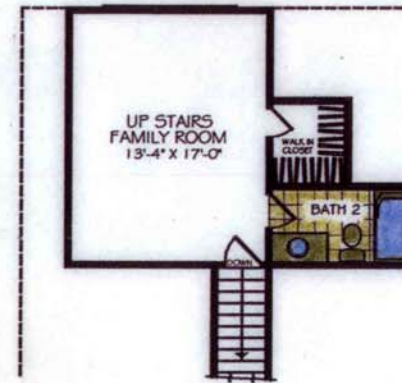

The Manteo

3 Bedrooms, 3 Baths, Family Room, Large Screen Porch

Jefferson Landing
AT BRUNSWICK FOREST

The Manteo

To be used for sales purposes only. Not to scale, rendering may not reflect exact floor plan.

First Floor - 1856 h.s.f
Upstairs Family Room 361 h.s.f.
Total heated 2217 h.s.f.
Covered Front Porch - 163 s.f.
Rear Screened Porch - 150 s.f.
Finished Garage - 542 s.f.
Total sq. ft. 3072 s. f.

Features:

- Large Master Suite
- Fireplace
- Hardwood Floors in Living Areas
- Split Bedroom Plan
- Formal Dining Room

- Upstairs Family Room/4th bedroom
- Large Covered Front Porch
- Screened Porch
- 2-car Garage with storage