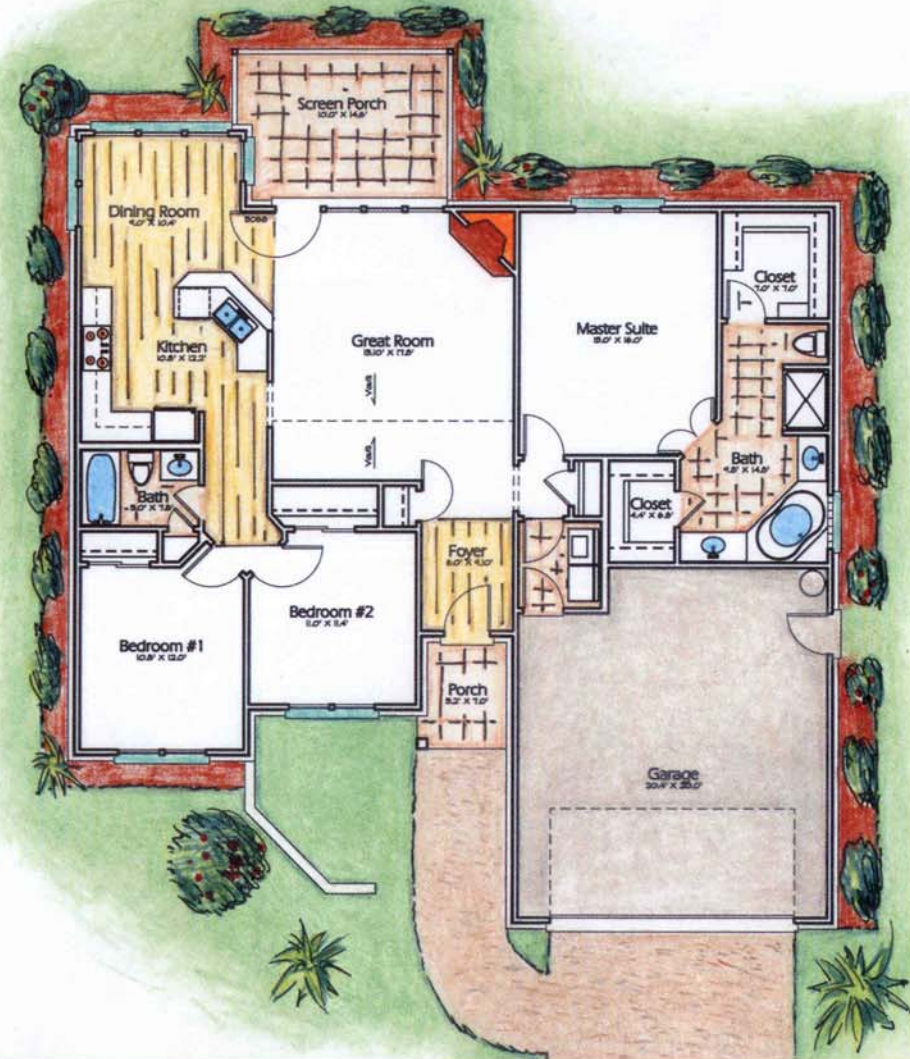

The Wheaton

Jefferson Landing
AT BRUNSWICK FOREST

The Wheaton

1585 Heated Sq. Ft.
 408 Sq. Ft. Garage & Storage
 150 Sq. Ft. Screened porch
 36 Sq. Ft. Covered front porch
 2179 Total Sq. ft.

To be used for sales purposes only. Not to scale, rendering may not reflect exact floor plan.

- Large master suite with garden tub
- Corner Fireplace in Great Room
- Low maintenance brick exterior
- Screened porch
- Low maintenance Vinyl trim
- 2-car garage
- Split Bedroom Plan